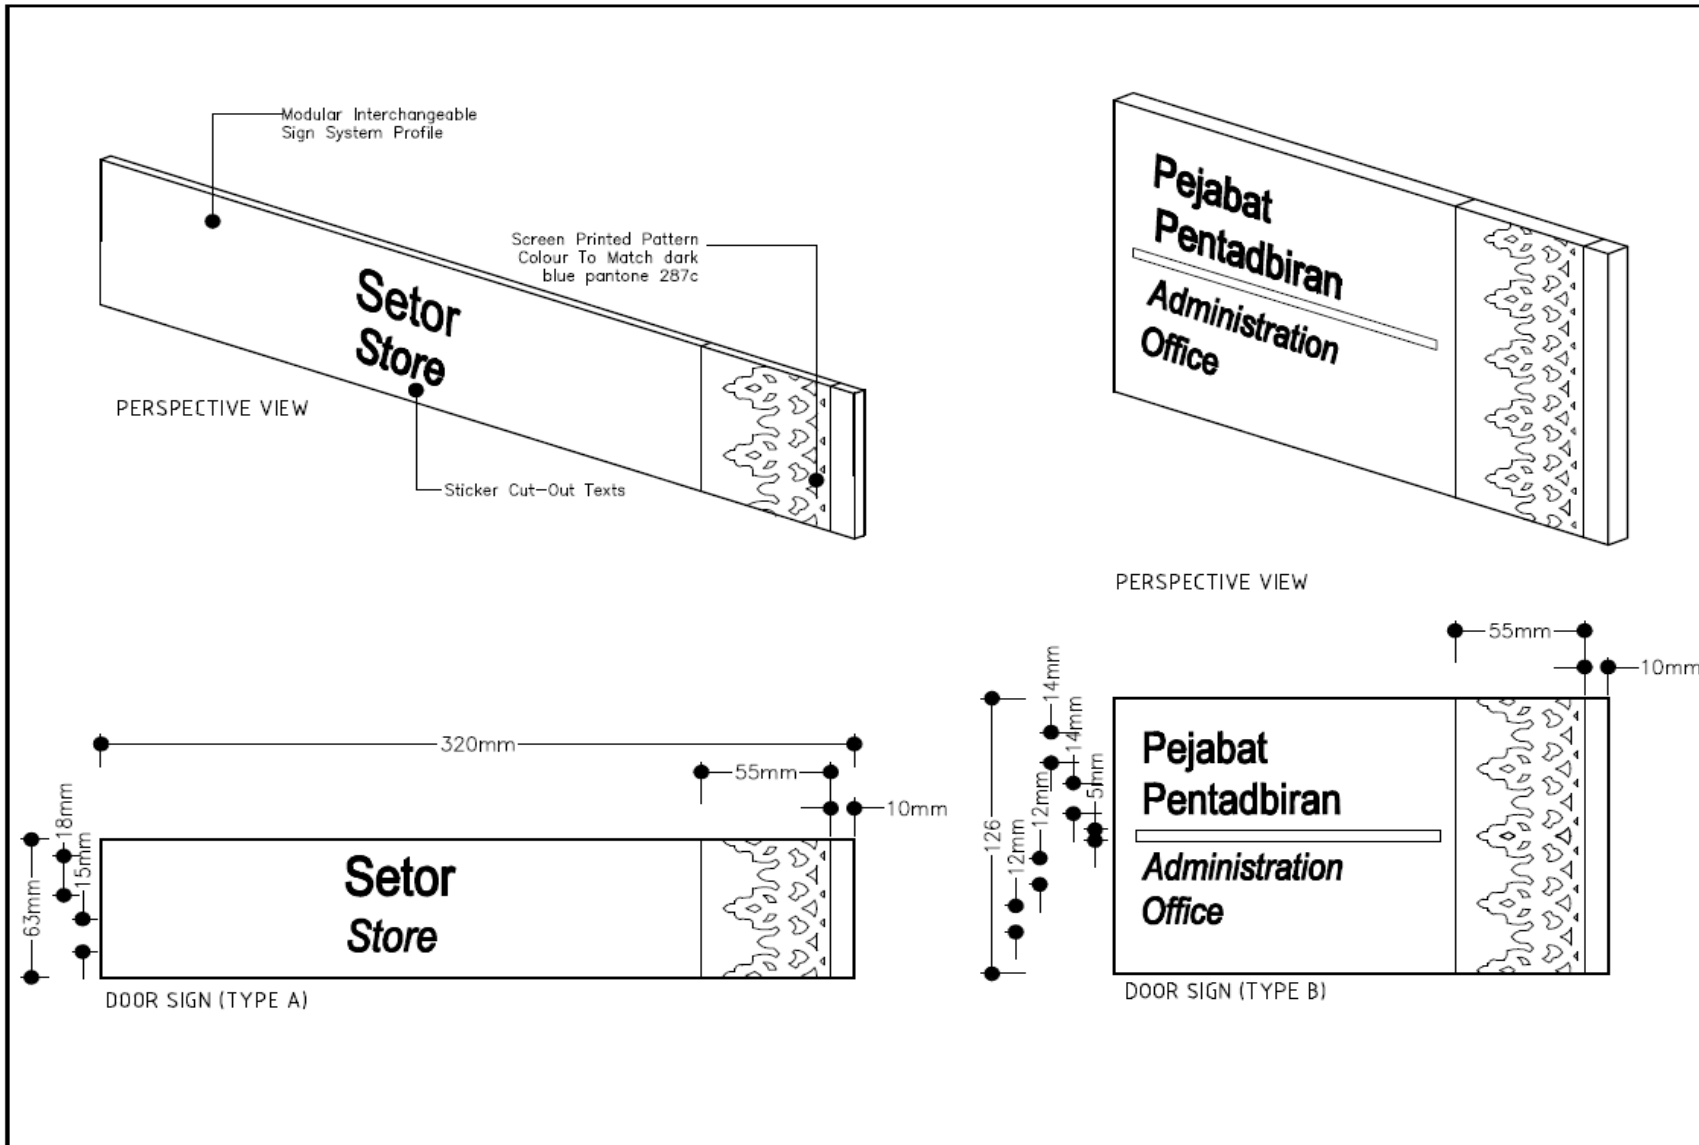

Door Sign (Metal Base): 01

Door Sign (Metal Base): 02

Door Sign (Metal Base): 03

Main Floor Directory (Wall Mounted): 01

FRONT ELEVATION

JABATAN PEMBANGUNAN DAN PENYELENGGAAN HARTA BENDA		
ARAS 1	LEVEL 1	
Pejabat Timbalan Naib Canselor (P & I)	Deputy Vice Chancellor's Office	
Pejabat Timbalan Pengarah	Deputy Director's Office	
Bilik Tetamu	Visitor's Room	
Bilik Mesyuarat 1	Meeting Room 1	
ARAS 2	LEVEL 2	
Pejabat Ketua Jurutera Sivil	Head of Civil Engineer's Office	
Pejabat Jurutera Sivil	Civil Engineer's Office	
Bilik Diskusi	Discussion Room	
Bilik Mesyuarat 2	Meeting Room 2	
ARAS 3	LEVEL 3	
Bilik Simpanan Rekod & Dokumentasi	Documentation & Filing Room	
Kafeteria Timur	East Cafeteria	
Kaunter Pertanyaan	Information Counter	
Bilik Mesyuarat 3	Meeting Room 3	

Main Floor Directory (Wall Mounted): 02

Main Floor Directory (Wall Mounted): 03

Directional Design (Metal Base)

FRONT ELEVATION
PROJECTING SIGN (DOUBLE/SINGLE)

FRONT ELEVATION
CEILING HUNG SIGN (DOUBLE/SINGLE)

PERSPECTIVE VIEW

PERSPECTIVE VIEW

Name Plate Sign (Arcylic Base)

SPECIFICATIONS:

Reversed silkscreen for text & graphics (white, yellow pantone 012c and dark blue pantone 287c) on acrylic 5mm to be mounted on the wall
Reversed adhesive sticker for aluminium effect on acrylic.

Surau and Toilet Sign (Arcylic Base)

SPECIFICATIONS:
Reversed silkscreen for text & graphics
(white, yellow pantone 012c and
dark blue pantone 287c) on acrylic 5mm to be
mounted on the wall
Reversed adhesive sticker for aluminium effect
on acrylic.