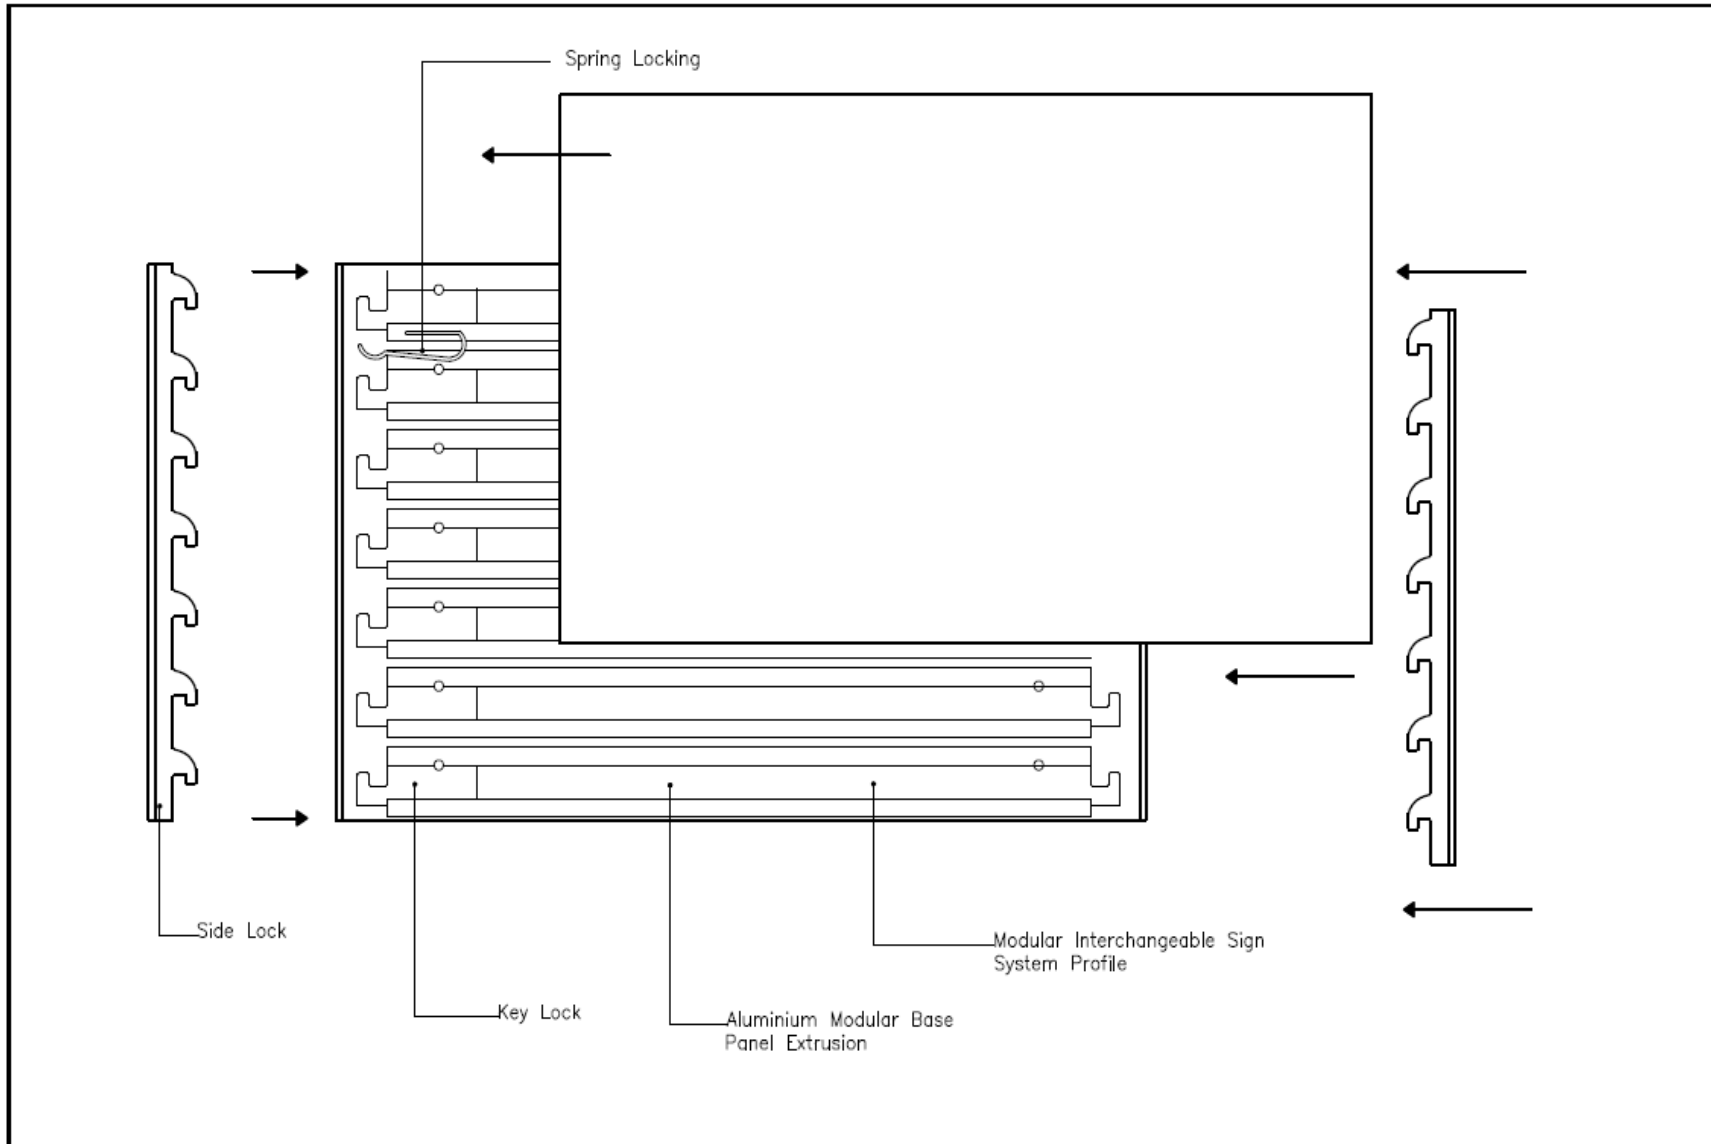

Door Sign (Metal Base): 01

Door Sign (Metal Base): 02

Door Sign (Metal Base): 03

Main Floor Directory (Wall Mounted): 01

FRONT ELEVATION

JABATAN PEMBANGUNAN DAN PENYELENGGAAN HARTA BENDA		
ARAS 1	LEVEL 1	
Pejabat Timbalan Naib Canselor (P & I)	Deputy Vice Chancellor's Office	
Pejabat Timbalan Pengarah	Deputy Director's Office	
Bilik Tetamu	Visitor's Room	
Bilik Mesyuarat 1	Meeting Room 1	
ARAS 2	LEVEL 2	
Pejabat Ketua Jurutera Sivil	Head of Civil Engineer's Office	
Pejabat Jurutera Sivil	Civil Engineer's Office	
Bilik Diskusi	Discussion Room	
Bilik Mesyuarat 2	Meeting Room 2	
ARAS 3	LEVEL 3	
Bilik Simpanan Rekod & Dokumentasi	Documentation & Filing Room	
Kafeteria Timur	East Cafeteria	
Kaunter Pertanyaan	Information Counter	
Bilik Mesyuarat 3	Meeting Room 3	

Main Floor Directory (Wall Mounted): 02

Main Floor Directory (Wall Mounted): 03

Directional Design (Metal Base)

FRONT ELEVATION
PROJECTING SIGN (DOUBLE/SINGLE)

FRONT ELEVATION
CEILING HUNG SIGN (DOUBLE/SINGLE)

PERSPECTIVE VIEW

PERSPECTIVE VIEW

Name Plate Sign (Arcylic Base)

SPECIFICATIONS:

Reversed silkscreen for text & graphics (white, yellow pantone 012c and dark blue pantone 287c) on acrylic 5mm to be mounted on the wall
Reversed adhesive sticker for aluminium effect on acrylic.

Surau and Toilet Sign (Arcylic Base)

SPECIFICATIONS:
Reversed silkscreen for text & graphics
(white, yellow pantone 012c and
dark blue pantone 287c) on acrylic 5mm to be
mounted on the wall
Reversed adhesive sticker for aluminium effect
on acrylic.