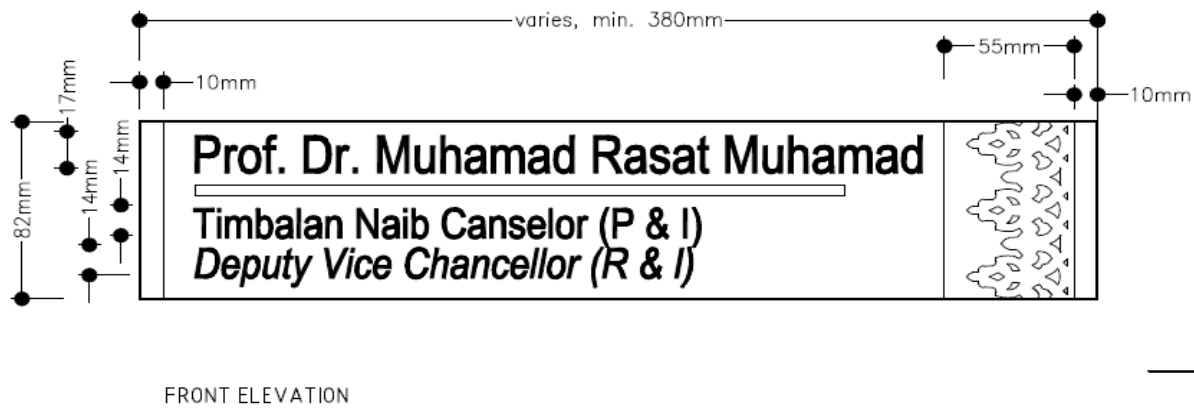

PERSPECTIVE VIEW

PERSPECTIVE VIEW

Name Plate Sign (Arcylic Base)

SPECIFICATIONS:

Reversed silkscreen for text & graphics (white, yellow pantone 012c and dark blue pantone 287c) on acrylic 5mm to be mounted on the wall
Reversed adhesive sticker for aluminium effect on acrylic.

New Internal Signage Model

PENTONE : 012 C

PENTONE : 287 C

Room Identification Sign (Arcylic Base)

SPECIFICATIONS:
Reversed silkscreen for text & graphics
(white, yellow pantone 012c and
dark blue pantone 287c) on acrylic 5mm to be
mounted on the wall
Reversed adhesive sticker for aluminium effect
on acrylic.

Surau and Toilet Sign (Arcylic Base)

SPECIFICATIONS:
Reversed silkscreen for text & graphics
(white, yellow pantone 012c and
dark blue pantone 287c) on acrylic 5mm to be
mounted on the wall
Reversed adhesive sticker for aluminium effect
on acrylic.