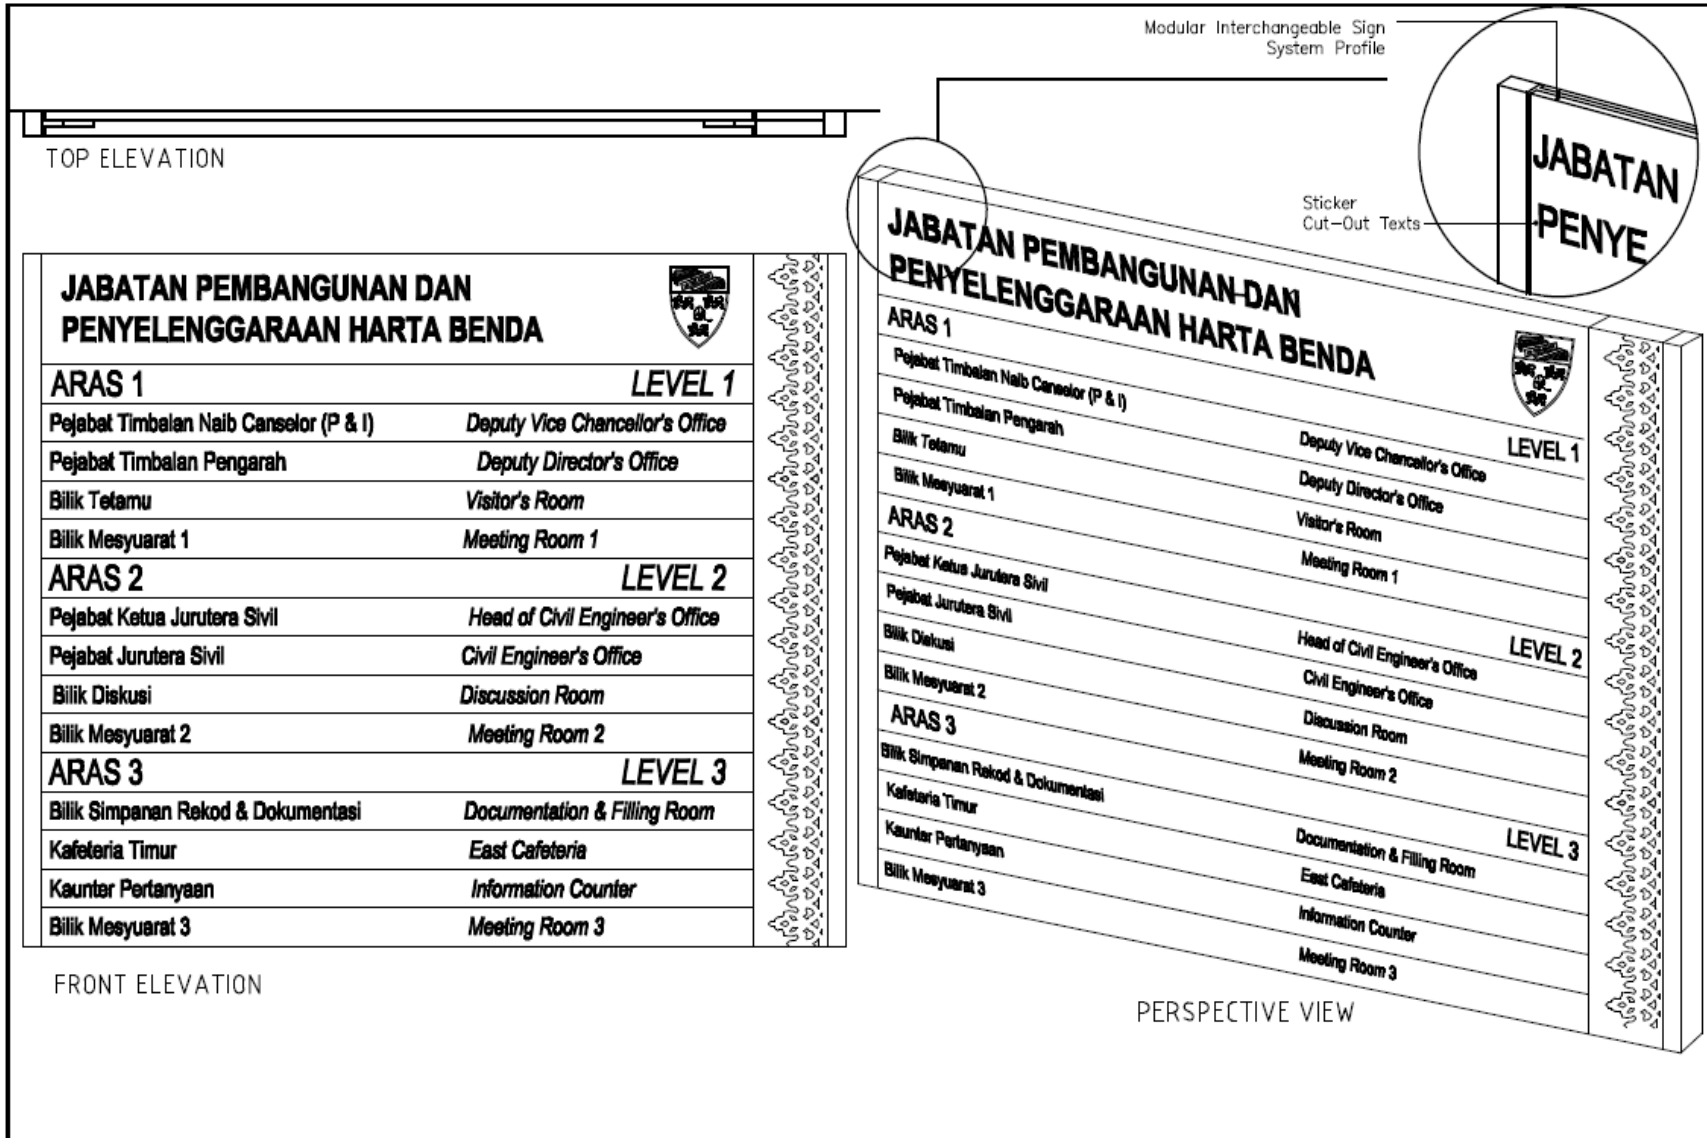

Door Sign (Metal Base): 01

Door Sign (Metal Base): 02

Door Sign (Metal Base): 03

Main Floor Directory (Wall Mounted): 01

FRONT ELEVATION

JABATAN PEMBANGUNAN DAN PENYELENGGAAN HARTA BENDA		
ARAS 1	LEVEL 1	
Pejabat Timbalan Naib Canselor (P & I)	Deputy Vice Chancellor's Office	
Pejabat Timbalan Pengarah	Deputy Director's Office	
Bilik Tetamu	Visitor's Room	
Bilik Mesyuarat 1	Meeting Room 1	
ARAS 2	LEVEL 2	
Pejabat Ketua Jurutera Sivil	Head of Civil Engineer's Office	
Pejabat Jurutera Sivil	Civil Engineer's Office	
Bilik Diskusi	Discussion Room	
Bilik Mesyuarat 2	Meeting Room 2	
ARAS 3	LEVEL 3	
Bilik Simpanan Rekod & Dokumentasi	Documentation & Filing Room	
Kafeteria Timur	East Cafeteria	
Kaunter Pertanyaan	Information Counter	
Bilik Mesyuarat 3	Meeting Room 3	

Main Floor Directory (Wall Mounted): 02

Main Floor Directory (Wall Mounted): 03

Directional Design (Metal Base)

FRONT ELEVATION
PROJECTING SIGN (DOUBLE/SINGLE)

FRONT ELEVATION
CEILING HUNG SIGN (DOUBLE/SINGLE)

PERSPECTIVE VIEW

PERSPECTIVE VIEW

Name Plate Sign (Arcylic Base)

SPECIFICATIONS:

Reversed silkscreen for text & graphics (white, yellow pantone 012c and dark blue pantone 287c) on acrylic 5mm to be mounted on the wall
Reversed adhesive sticker for aluminium effect on acrylic.

Surau and Toilet Sign (Arcylic Base)

SPECIFICATIONS:
Reversed silkscreen for text & graphics
(white, yellow pantone 012c and
dark blue pantone 287c) on acrylic 5mm to be
mounted on the wall
Reversed adhesive sticker for aluminium effect
on acrylic.