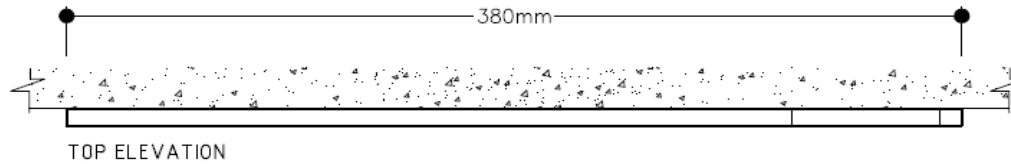

Main Floor Directory (Wall Mounted): 02

Main Floor Directory (Wall Mounted): 03

Directional Design (Metal Base)

FRONT ELEVATION
PROJECTING SIGN (DOUBLE/SINGLE)

FRONT ELEVATION
CEILING HUNG SIGN (DOUBLE/SINGLE)

PERSPECTIVE VIEW

PERSPECTIVE VIEW

Name Plate Sign (Arcylic Base)

SPECIFICATIONS:

Reversed silkscreen for text & graphics (white, yellow pantone 012c and dark blue pantone 287c) on acrylic 5mm to be mounted on the wall
Reversed adhesive sticker for aluminium effect on acrylic.