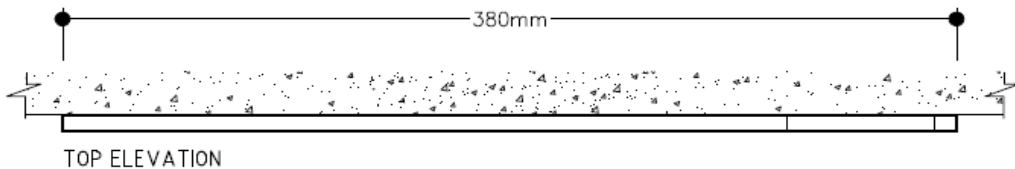

New Internal Signage Model

PENTONE : 012 C

PENTONE : 287 C

Room Identification Sign (Arcylic Base)

SPECIFICATIONS:
Reversed silkscreen for text & graphics
(white, yellow pantone 012c and
dark blue pantone 287c) on acrylic 5mm to be
mounted on the wall
Reversed adhesive sticker for aluminium effect
on acrylic.

Surau and Toilet Sign (Arcylic Base)

SPECIFICATIONS:
Reversed silkscreen for text & graphics
(white, yellow pantone 012c and
dark blue pantone 287c) on acrylic 5mm to be
mounted on the wall
Reversed adhesive sticker for aluminium effect
on acrylic.