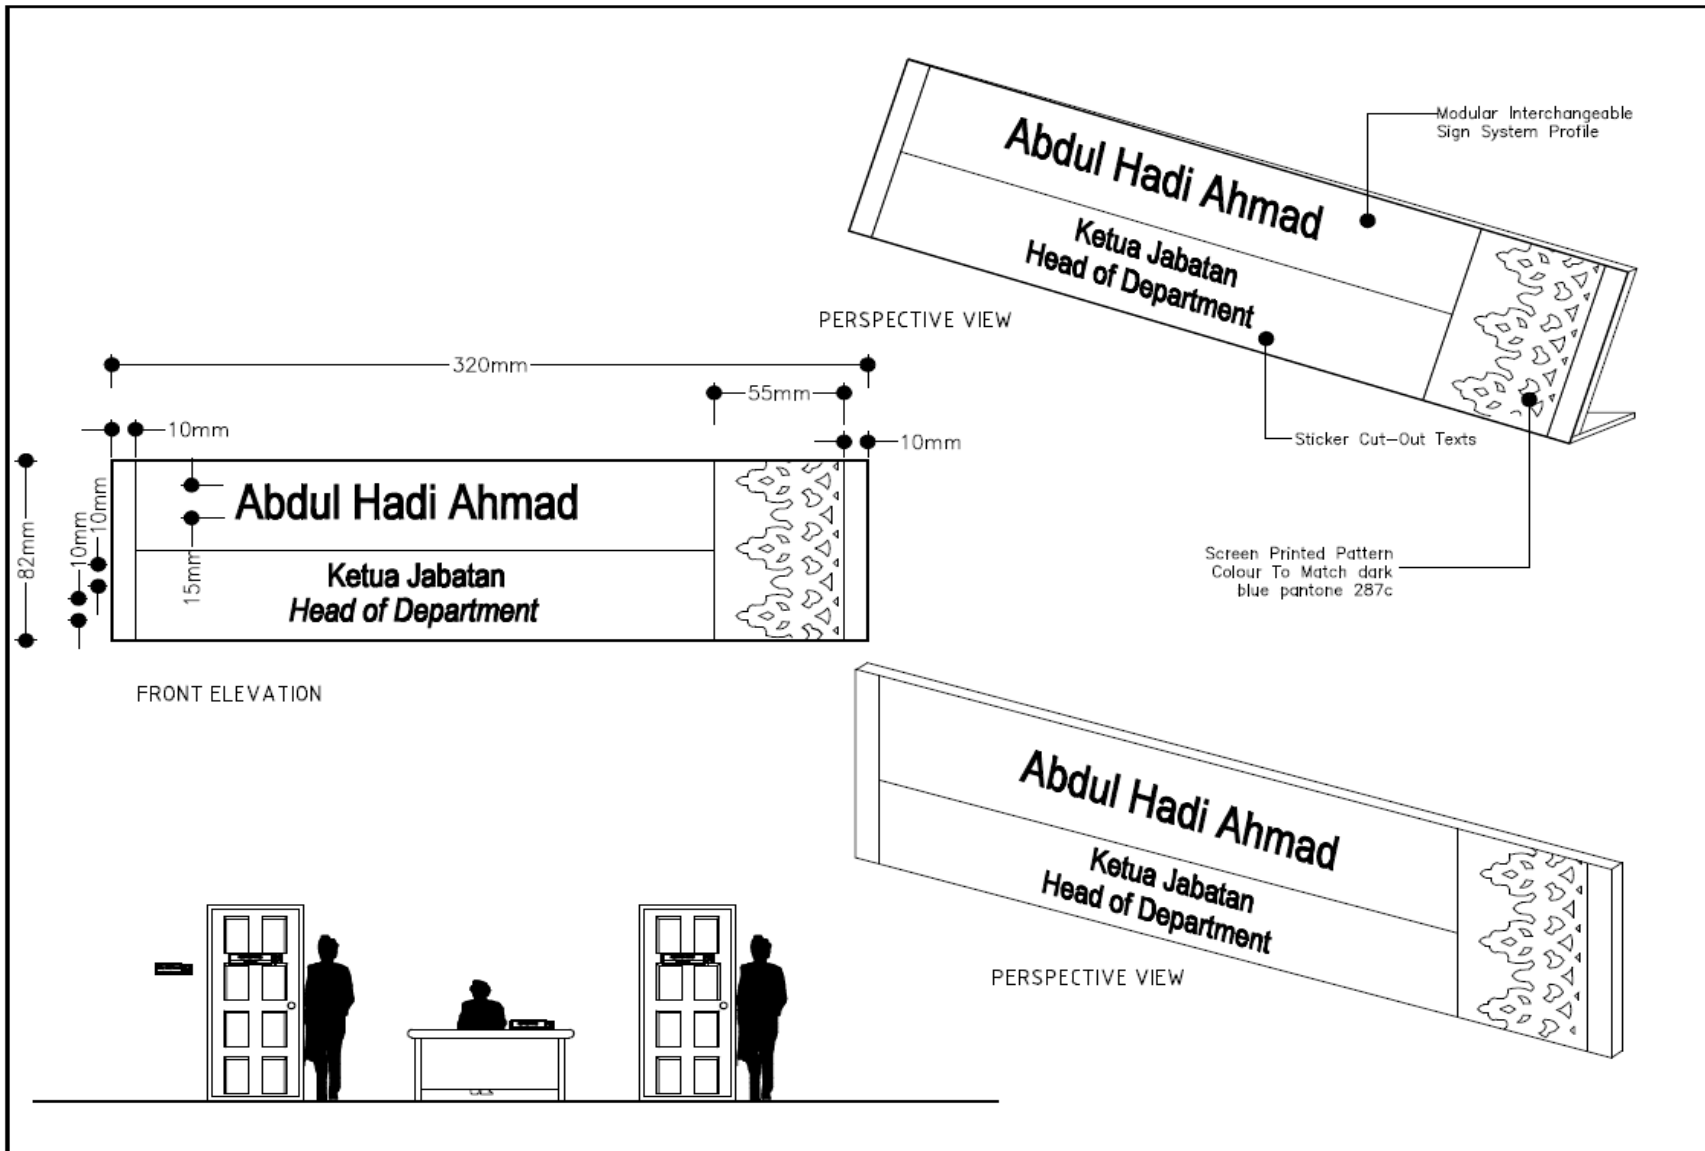

Door Sign (Metal Base): 01

Door Sign (Metal Base): 02

Door Sign (Metal Base): 03

Main Floor Directory (Wall Mounted): 01

FRONT ELEVATION

JABATAN PEMBANGUNAN DAN PENYELENGGAAN HARTA BENDA		
ARAS 1	LEVEL 1	
Pejabat Timbalan Naib Canselor (P & I)	Deputy Vice Chancellor's Office	
Pejabat Timbalan Pengarah	Deputy Director's Office	
Bilik Tetamu	Visitor's Room	
Bilik Mesyuarat 1	Meeting Room 1	
ARAS 2	LEVEL 2	
Pejabat Ketua Jurutera Sivil	Head of Civil Engineer's Office	
Pejabat Jurutera Sivil	Civil Engineer's Office	
Bilik Diskusi	Discussion Room	
Bilik Mesyuarat 2	Meeting Room 2	
ARAS 3	LEVEL 3	
Bilik Simpanan Rekod & Dokumentasi	Documentation & Filing Room	
Kafeteria Timur	East Cafeteria	
Kaunter Pertanyaan	Information Counter	
Bilik Mesyuarat 3	Meeting Room 3	

Main Floor Directory (Wall Mounted): 02

Main Floor Directory (Wall Mounted): 03

Directional Design (Metal Base)

FRONT ELEVATION
PROJECTING SIGN (DOUBLE/SINGLE)

FRONT ELEVATION
CEILING HUNG SIGN (DOUBLE/SINGLE)

PERSPECTIVE VIEW

PERSPECTIVE VIEW

Name Plate Sign (Arcylic Base)

SPECIFICATIONS:

Reversed silkscreen for text & graphics (white, yellow pantone 012c and dark blue pantone 287c) on acrylic 5mm to be mounted on the wall
Reversed adhesive sticker for aluminium effect on acrylic.

Surau and Toilet Sign (Arcylic Base)

SPECIFICATIONS:
Reversed silkscreen for text & graphics
(white, yellow pantone 012c and
dark blue pantone 287c) on acrylic 5mm to be
mounted on the wall
Reversed adhesive sticker for aluminium effect
on acrylic.