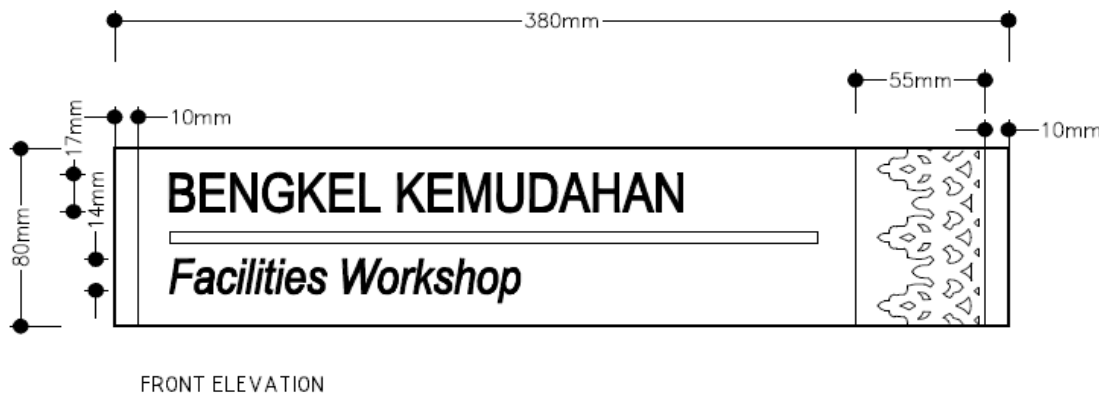

New Internal Signage Model

PENTONE : 012 C

PENTONE : 287 C

Room Identification Sign (Arcylic Base)

SPECIFICATIONS:
Reversed silkscreen for text & graphics
(white, yellow pantone 012c and
dark blue pantone 287c) on acrylic 5mm to be
mounted on the wall
Reversed adhesive sticker for aluminium effect
on acrylic.