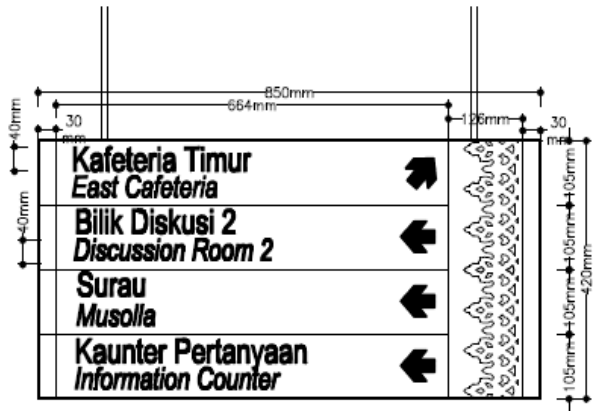

Door Sign (Metal Base): 01

Door Sign (Metal Base): 02

Door Sign (Metal Base): 03

Main Floor Directory (Wall Mounted): 01

FRONT ELEVATION

JABATAN PEMBANGUNAN DAN PENYELENGGAAN HARTA BENDA		
ARAS 1	LEVEL 1	
Pejabat Timbalan Naib Canselor (P & I)	Deputy Vice Chancellor's Office	
Pejabat Timbalan Pengarah	Deputy Director's Office	
Bilik Tetamu	Visitor's Room	
Bilik Mesyuarat 1	Meeting Room 1	
ARAS 2	LEVEL 2	
Pejabat Ketua Jurutera Sivil	Head of Civil Engineer's Office	
Pejabat Jurutera Sivil	Civil Engineer's Office	
Bilik Diskusi	Discussion Room	
Bilik Mesyuarat 2	Meeting Room 2	
ARAS 3	LEVEL 3	
Bilik Simpanan Rekod & Dokumentasi	Documentation & Filing Room	
Kafeteria Timur	East Cafeteria	
Kaunter Pertanyaan	Information Counter	
Bilik Mesyuarat 3	Meeting Room 3	

Main Floor Directory (Wall Mounted): 02

Main Floor Directory (Wall Mounted): 03

Directional Design (Metal Base)

FRONT ELEVATION
PROJECTING SIGN (DOUBLE/SINGLE)

FRONT ELEVATION
CEILING HUNG SIGN (DOUBLE/SINGLE)

PERSPECTIVE VIEW

PERSPECTIVE VIEW

Name Plate Sign (Arcylic Base)

SPECIFICATIONS:

Reversed silkscreen for text & graphics (white, yellow pantone 012c and dark blue pantone 287c) on acrylic 5mm to be mounted on the wall
Reversed adhesive sticker for aluminium effect on acrylic.

Surau and Toilet Sign (Arcylic Base)

SPECIFICATIONS:
Reversed silkscreen for text & graphics
(white, yellow pantone 012c and
dark blue pantone 287c) on acrylic 5mm to be
mounted on the wall
Reversed adhesive sticker for aluminium effect
on acrylic.