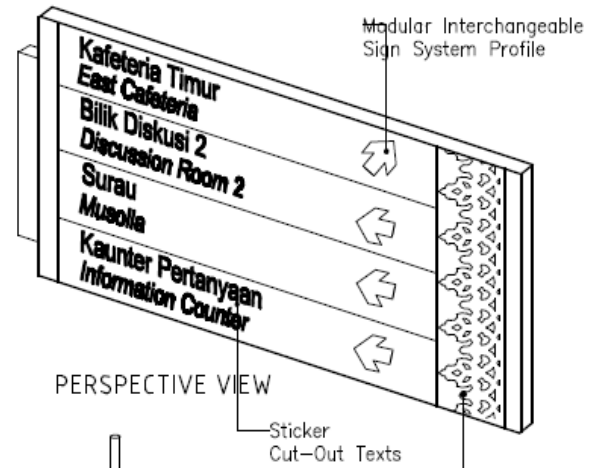

Door Sign (Metal Base): 01

Door Sign (Metal Base): 02

Door Sign (Metal Base): 03

Main Floor Directory (Wall Mounted): 01

FRONT ELEVATION

JABATAN PEMBANGUNAN DAN PENYELENGGAAN HARTA BENDA		
ARAS 1	LEVEL 1	
Pejabat Timbalan Naib Canselor (P & I)	Deputy Vice Chancellor's Office	
Pejabat Timbalan Pengarah	Deputy Director's Office	
Bilik Tetamu	Visitor's Room	
Bilik Mesyuarat 1	Meeting Room 1	
ARAS 2	LEVEL 2	
Pejabat Ketua Jurutera Sivil	Head of Civil Engineer's Office	
Pejabat Jurutera Sivil	Civil Engineer's Office	
Bilik Diskusi	Discussion Room	
Bilik Mesyuarat 2	Meeting Room 2	
ARAS 3	LEVEL 3	
Bilik Simpanan Rekod & Dokumentasi	Documentation & Filing Room	
Kafeteria Timur	East Cafeteria	
Kaunter Pertanyaan	Information Counter	
Bilik Mesyuarat 3	Meeting Room 3	

Main Floor Directory (Wall Mounted): 02

Main Floor Directory (Wall Mounted): 03

Directional Design (Metal Base)

FRONT ELEVATION
PROJECTING SIGN (DOUBLE/SINGLE)

FRONT ELEVATION
CEILING HUNG SIGN (DOUBLE/SINGLE)

PERSPECTIVE VIEW

PERSPECTIVE VIEW

Name Plate Sign (Arcylic Base)

SPECIFICATIONS:

Reversed silkscreen for text & graphics (white, yellow pantone 012c and dark blue pantone 287c) on acrylic 5mm to be mounted on the wall
Reversed adhesive sticker for aluminium effect on acrylic.

Surau and Toilet Sign (Arcylic Base)

SPECIFICATIONS:
Reversed silkscreen for text & graphics
(white, yellow pantone 012c and
dark blue pantone 287c) on acrylic 5mm to be
mounted on the wall
Reversed adhesive sticker for aluminium effect
on acrylic.