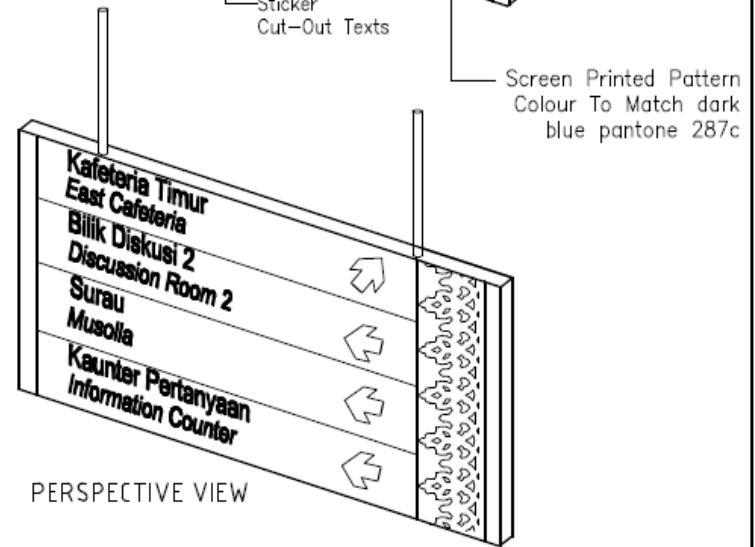

Main Floor Directory (Wall Mounted): 02

Main Floor Directory (Wall Mounted): 03

Directional Design (Metal Base)

FRONT ELEVATION
PROJECTING SIGN (DOUBLE/SINGLE)

FRONT ELEVATION
CEILING HUNG SIGN (DOUBLE/SINGLE)

PERSPECTIVE VIEW

PERSPECTIVE VIEW

Name Plate Sign (Arcylic Base)

SPECIFICATIONS:

Reversed silkscreen for text & graphics (white, yellow pantone 012c and dark blue pantone 287c) on acrylic 5mm to be mounted on the wall
Reversed adhesive sticker for aluminium effect on acrylic.

New Internal Signage Model

PENTONE : 012 C

PENTONE : 287 C

Room Identification Sign (Arcylic Base)

SPECIFICATIONS:
Reversed silkscreen for text & graphics
(white, yellow pantone 012c and
dark blue pantone 287c) on acrylic 5mm to be
mounted on the wall
Reversed adhesive sticker for aluminium effect
on acrylic.

Surau and Toilet Sign (Arcylic Base)

SPECIFICATIONS:
Reversed silkscreen for text & graphics
(white, yellow pantone 012c and
dark blue pantone 287c) on acrylic 5mm to be
mounted on the wall
Reversed adhesive sticker for aluminium effect
on acrylic.