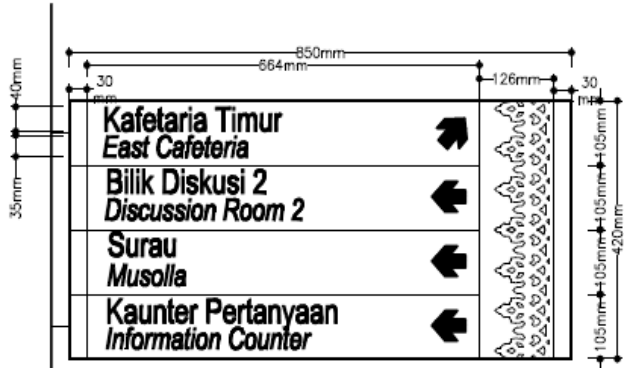

Door Sign (Metal Base): 01

Door Sign (Metal Base): 02

Door Sign (Metal Base): 03

Main Floor Directory (Wall Mounted): 01

FRONT ELEVATION

JABATAN PEMBANGUNAN DAN PENYELENGGAAN HARTA BENDA		
ARAS 1	LEVEL 1	
Pejabat Timbalan Naib Canselor (P & I)	Deputy Vice Chancellor's Office	
Pejabat Timbalan Pengarah	Deputy Director's Office	
Bilik Tetamu	Visitor's Room	
Bilik Mesyuarat 1	Meeting Room 1	
ARAS 2	LEVEL 2	
Pejabat Ketua Jurutera Sivil	Head of Civil Engineer's Office	
Pejabat Jurutera Sivil	Civil Engineer's Office	
Bilik Diskusi	Discussion Room	
Bilik Mesyuarat 2	Meeting Room 2	
ARAS 3	LEVEL 3	
Bilik Simpanan Rekod & Dokumentasi	Documentation & Filing Room	
Kafeteria Timur	East Cafeteria	
Kaunter Pertanyaan	Information Counter	
Bilik Mesyuarat 3	Meeting Room 3	

Main Floor Directory (Wall Mounted): 02

Main Floor Directory (Wall Mounted): 03

Directional Design (Metal Base)

FRONT ELEVATION
PROJECTING SIGN (DOUBLE/SINGLE)

FRONT ELEVATION
CEILING HUNG SIGN (DOUBLE/SINGLE)

PERSPECTIVE VIEW

PERSPECTIVE VIEW

Name Plate Sign (Arcylic Base)

SPECIFICATIONS:

Reversed silkscreen for text & graphics (white, yellow pantone 012c and dark blue pantone 287c) on acrylic 5mm to be mounted on the wall
Reversed adhesive sticker for aluminium effect on acrylic.

Surau and Toilet Sign (Arcylic Base)

SPECIFICATIONS:
Reversed silkscreen for text & graphics
(white, yellow pantone 012c and
dark blue pantone 287c) on acrylic 5mm to be
mounted on the wall
Reversed adhesive sticker for aluminium effect
on acrylic.