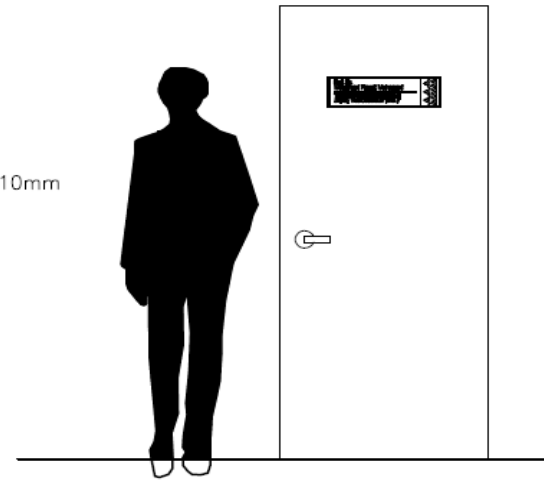

Door Sign (Metal Base): 01

Door Sign (Metal Base): 02

Door Sign (Metal Base): 03

Main Floor Directory (Wall Mounted): 01

FRONT ELEVATION

JABATAN PEMBANGUNAN DAN PENYELENGGAAN HARTA BENDA		
ARAS 1	LEVEL 1	
Pejabat Timbalan Naib Canselor (P & I)	Deputy Vice Chancellor's Office	
Pejabat Timbalan Pengarah	Deputy Director's Office	
Bilik Tetamu	Visitor's Room	
Bilik Mesyuarat 1	Meeting Room 1	
ARAS 2	LEVEL 2	
Pejabat Ketua Jurutera Sivil	Head of Civil Engineer's Office	
Pejabat Jurutera Sivil	Civil Engineer's Office	
Bilik Diskusi	Discussion Room	
Bilik Mesyuarat 2	Meeting Room 2	
ARAS 3	LEVEL 3	
Bilik Simpanan Rekod & Dokumentasi	Documentation & Filing Room	
Kafeteria Timur	East Cafeteria	
Kaunter Pertanyaan	Information Counter	
Bilik Mesyuarat 3	Meeting Room 3	

Main Floor Directory (Wall Mounted): 02

Main Floor Directory (Wall Mounted): 03

Directional Design (Metal Base)

FRONT ELEVATION
PROJECTING SIGN (DOUBLE/SINGLE)

FRONT ELEVATION
CEILING HUNG SIGN (DOUBLE/SINGLE)

PERSPECTIVE VIEW

PERSPECTIVE VIEW

Name Plate Sign (Arcylic Base)

SPECIFICATIONS:

Reversed silkscreen for text & graphics (white, yellow pantone 012c and dark blue pantone 287c) on acrylic 5mm to be mounted on the wall
Reversed adhesive sticker for aluminium effect on acrylic.