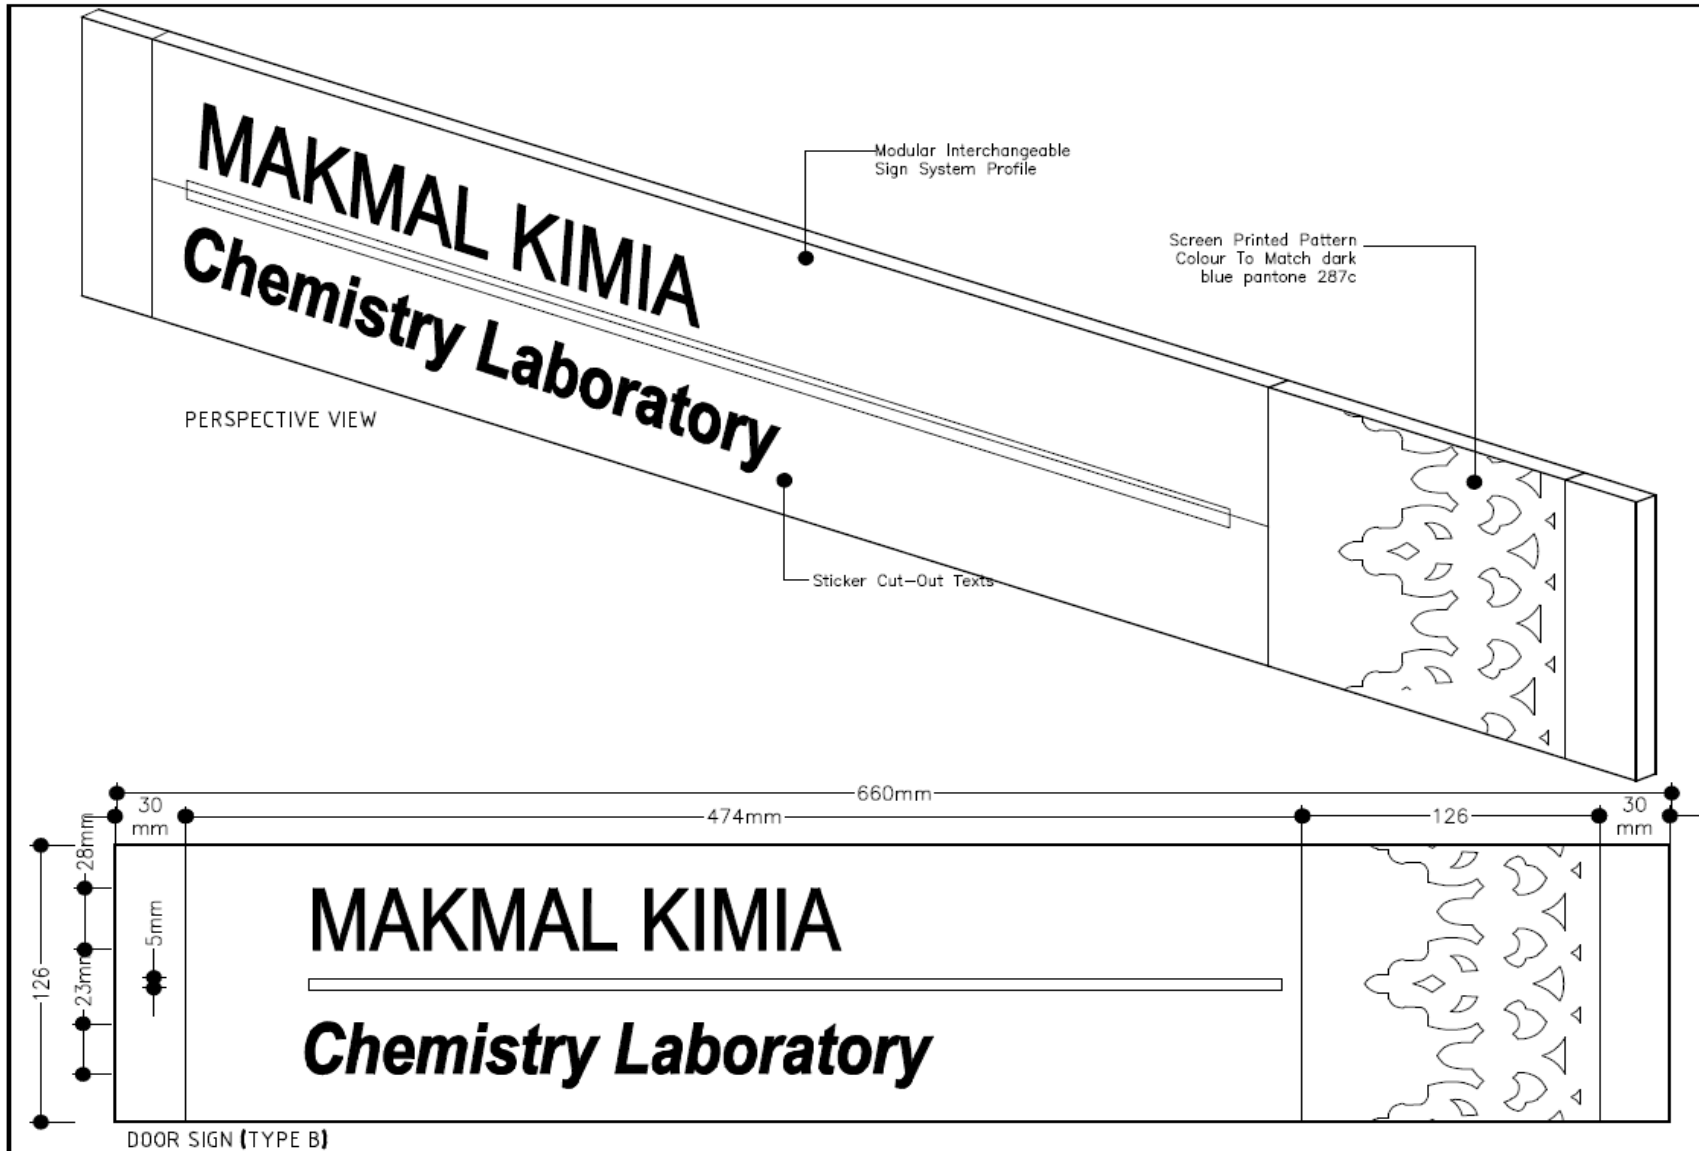

Door Sign (Metal Base): 01

Door Sign (Metal Base): 02

Door Sign (Metal Base): 03

Main Floor Directory (Wall Mounted): 01

FRONT ELEVATION

JABATAN PEMBANGUNAN DAN PENYELENGGAAN HARTA BENDA		
ARAS 1	LEVEL 1	
Pejabat Timbalan Naib Canselor (P & I)	Deputy Vice Chancellor's Office	
Pejabat Timbalan Pengarah	Deputy Director's Office	
Bilik Tetamu	Visitor's Room	
Bilik Mesyuarat 1	Meeting Room 1	
ARAS 2	LEVEL 2	
Pejabat Ketua Jurutera Sivil	Head of Civil Engineer's Office	
Pejabat Jurutera Sivil	Civil Engineer's Office	
Bilik Diskusi	Discussion Room	
Bilik Mesyuarat 2	Meeting Room 2	
ARAS 3	LEVEL 3	
Bilik Simpanan Rekod & Dokumentasi	Documentation & Filing Room	
Kafeteria Timur	East Cafeteria	
Kaunter Pertanyaan	Information Counter	
Bilik Mesyuarat 3	Meeting Room 3	

Main Floor Directory (Wall Mounted): 02

Main Floor Directory (Wall Mounted): 03

Directional Design (Metal Base)

FRONT ELEVATION
PROJECTING SIGN (DOUBLE/SINGLE)

FRONT ELEVATION
CEILING HUNG SIGN (DOUBLE/SINGLE)

PERSPECTIVE VIEW

PERSPECTIVE VIEW

Name Plate Sign (Arcylic Base)

SPECIFICATIONS:

Reversed silkscreen for text & graphics (white, yellow pantone 012c and dark blue pantone 287c) on acrylic 5mm to be mounted on the wall
Reversed adhesive sticker for aluminium effect on acrylic.

Surau and Toilet Sign (Arcylic Base)

SPECIFICATIONS:
Reversed silkscreen for text & graphics
(white, yellow pantone 012c and
dark blue pantone 287c) on acrylic 5mm to be
mounted on the wall
Reversed adhesive sticker for aluminium effect
on acrylic.